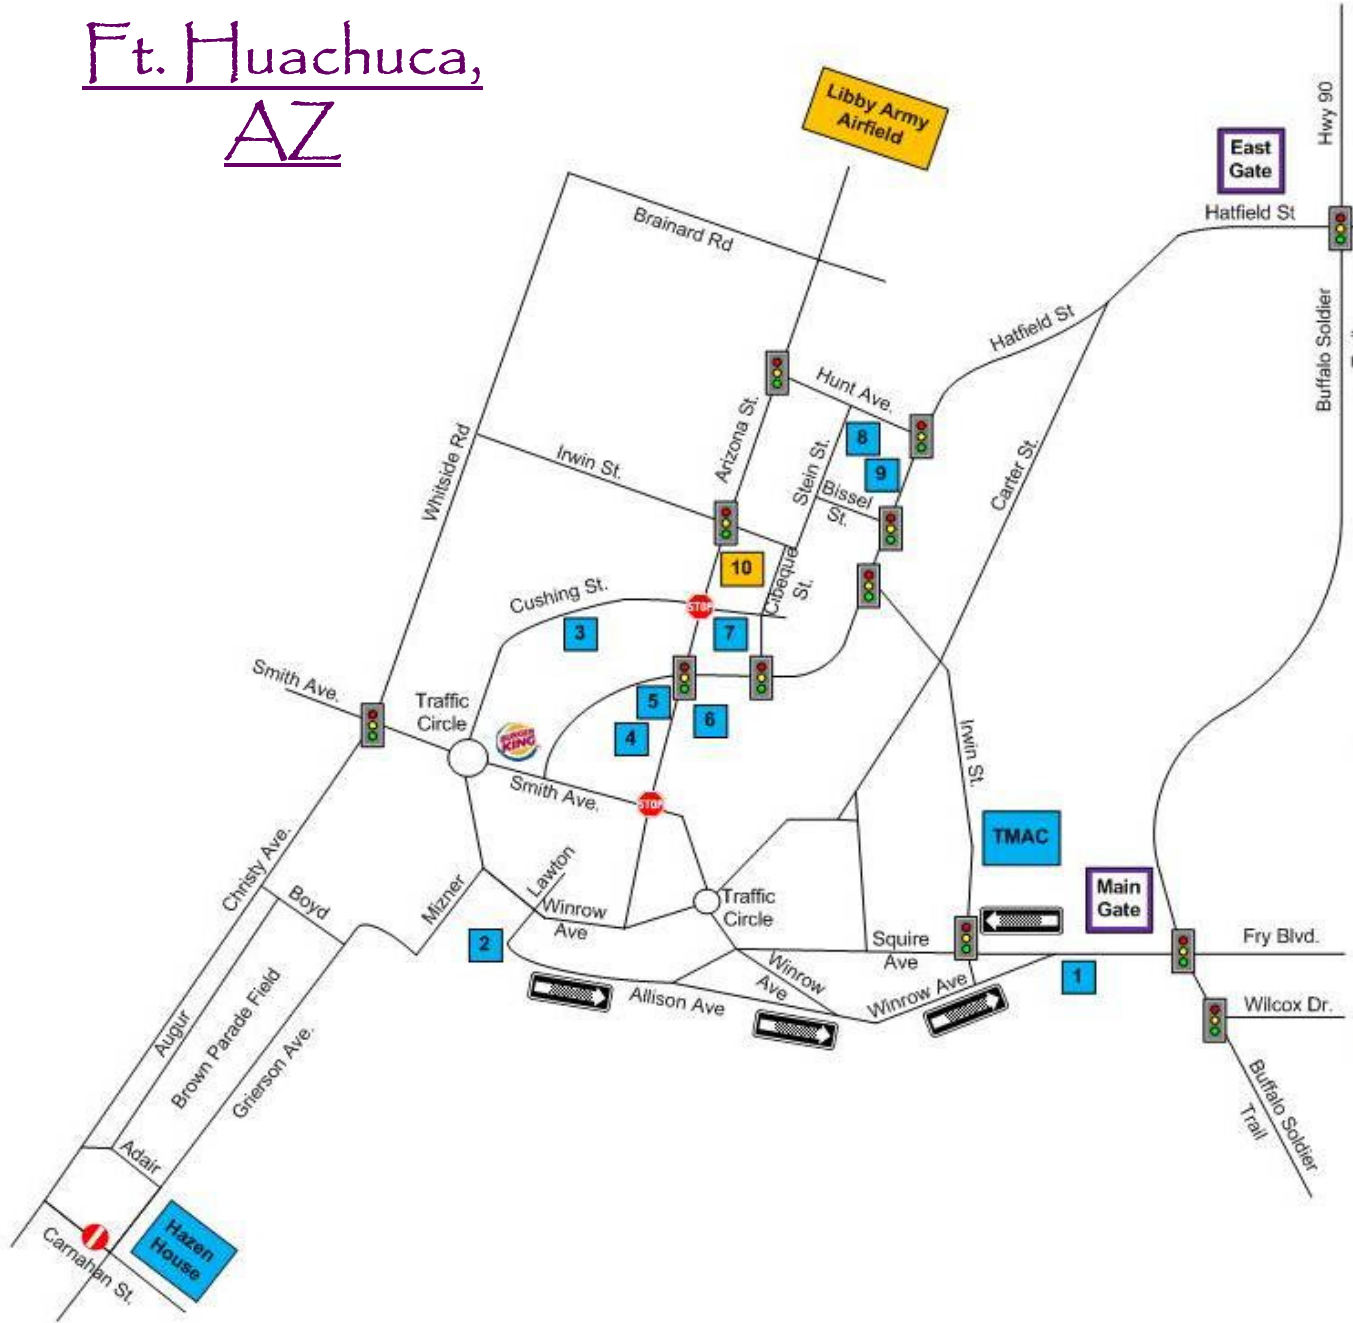

Ft. Huachuca, AZ

- NOTES**
1. AAFES Gas Station & Shoppette
 2. Army Lodging Office
 3. Murr Community Center
 4. Shoppette, Post Office, & Landry Mat
 5. PX, Food Court, & Armed Forces Bank
 6. Commissary
 7. Barnes Field House (Gym)
 8. Eifler Gym
 9. AAFES Gas Station, Shoppette, & Food Court
 10. Vehicle Registration (Main Gate)

- LEGEND**
-  4-Way stop
 -  Electronic traffic signals
 -  Do Not Enter
 -  One Way street

Updated as of: **Jan 2012**
 * Drawing not to scale.